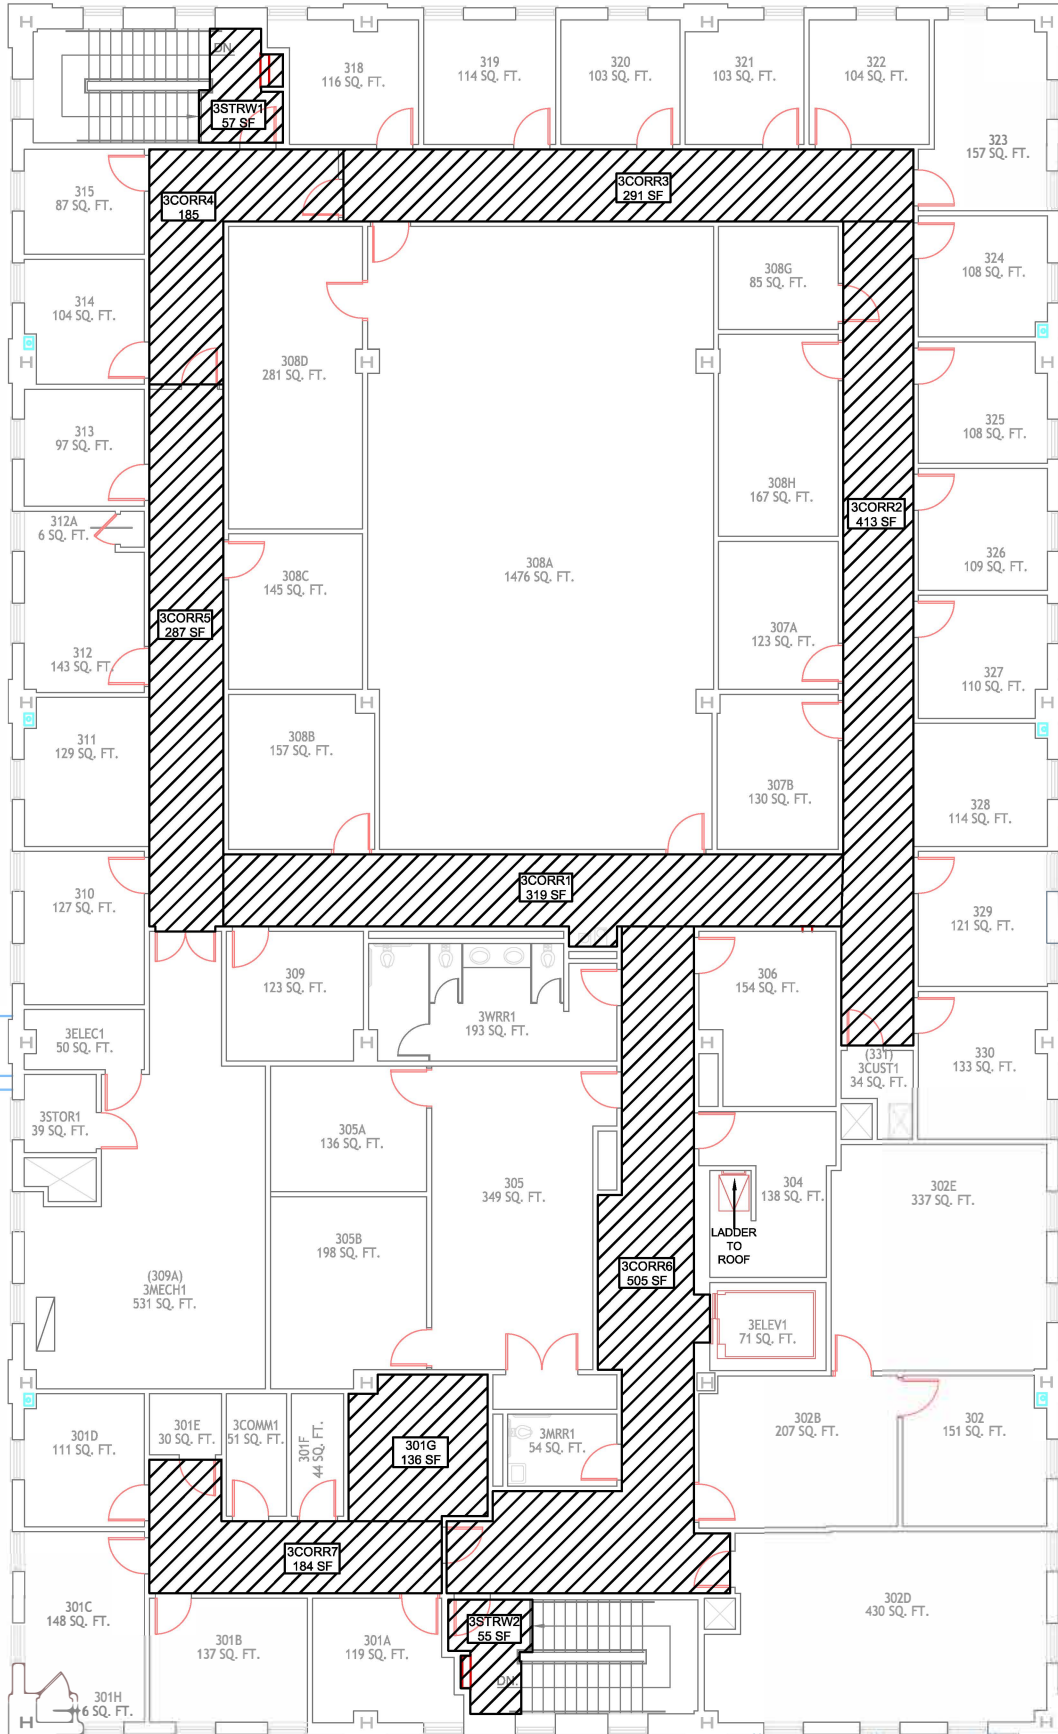

BRIDWELL HALL 3RD FLOOR LVT FLOORING - 2022

BRIDWELL HALL THIRD FLOOR

SCALE: = 1'-0"  
GROSS EXT 12537 SQ. FT.