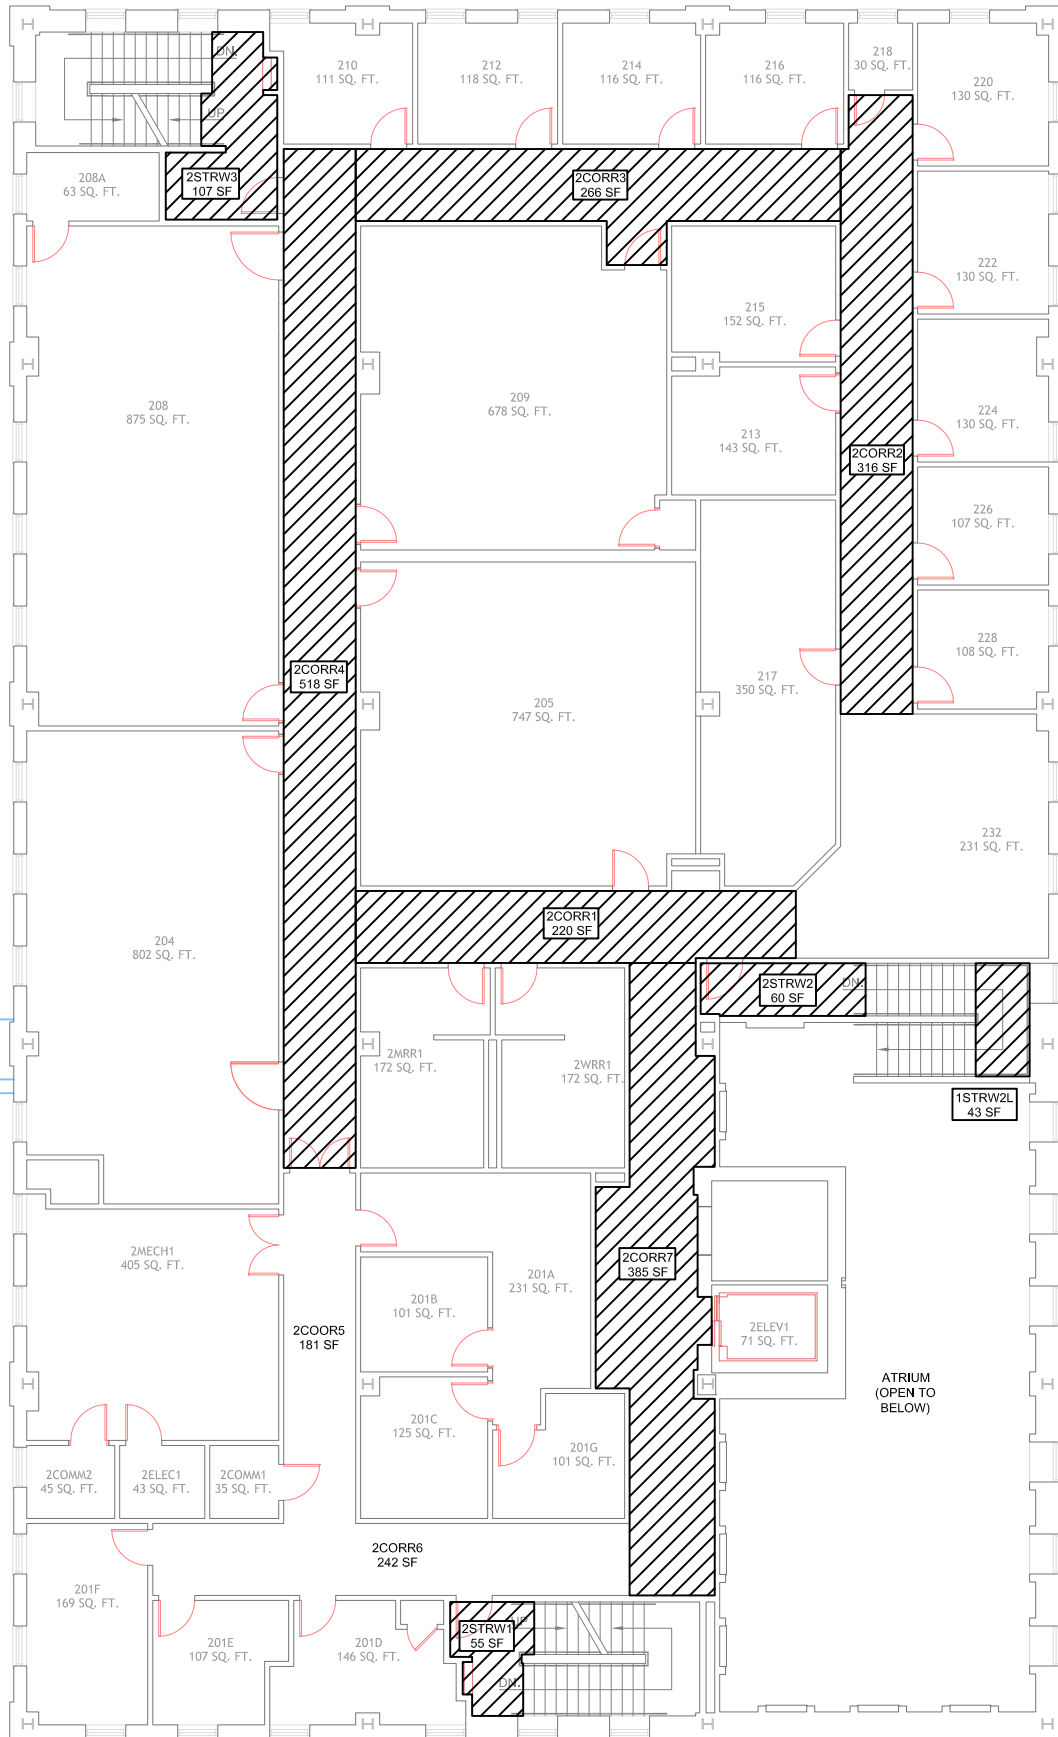

BRIDWELL HALL 2ND FLOOR LVT FLOORING - 2022

BRIDWELL HALL SECOND FLOOR

SCALE: = 1'-0"
GROSS EXT 11080 SQ. FT.