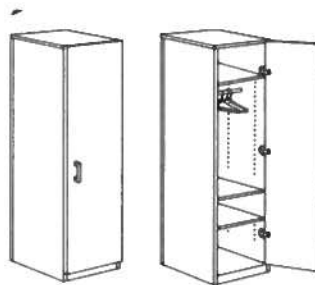

Furniture Specification Sheet

Midwestern State University
Furniture Spec Package

Tag:	ST.04	Location:	Office #225
Product:	Wardrobe Storage		
Manufacturer:	Vision (JSI)	Total Qty:	1

Manufacturer No.: QVL2418-84WL + locking doors

Description: 24"d x 18"w x 84"h Wardrobe – Left
Chrome hanging bar at top
1-fixed shelf 29" from cabinet floor
1-adjustable shelf
Locking doors

Finishes: Laminate Color Chassis/Drawer/Door:
Studio Teak (STU)
Pull Style/Color: Bar/PNK

Image:

right shown