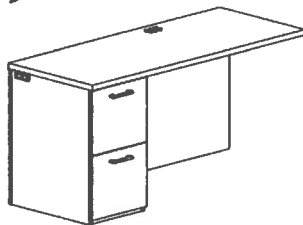

Furniture Specification Sheet

Midwestern State University
Furniture Spec Package

Tag:	D.02	Location:	Offices #113, 114, 115
Product:	File/File Return Right Desk		
Manufacturer:	Vision (JSI)	Total Qty:	3

Manufacturer No.:

QVL2442ERR

Description:

File/File Return Right
24" x 42"

- top edge profile on user side
- short grain direction
- one end and back panel grommet with wire pass thru
- one surface grommet
- letter width file pedestal
- pedestal front locking

Bar
Matte Black (MBK)
Polished Nickel (PNK)

Finishes:

Worksurface Material: HPL
Worksurface, Chassis, Drawer Color: STU
Edge Profile: Eased
Pull Style/Color: Bar/PNK
Grommet Color: STS

Eased (R3)

Image:

left shown