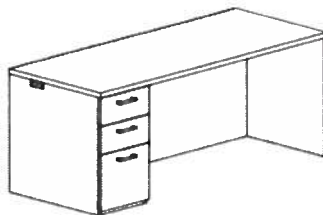

Image:

left shown