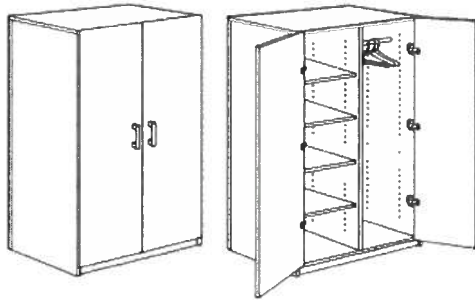

Furniture Specification Sheet

Midwestern State University
Furniture Spec Package

Tag:	ST.09	Location:	Office #122
Product:	Wardrobe		
Manufacturer:	Vision (JSI)	Total Qty:	1

Manufacturer No.: QVL2430-72WR + lock

Description: 72" Wardrobe – 24" d x 30" w x 72" h

- chrome hanging bar on right
- one xed shelf second from bottom on left
- three adjustable shelves
- + locking doors

Finishes: Laminate Chassis/Door Color: Studio Teak (STU)
Pull Style/Color: Bar/PNK
+ Locking ability

Image:

Bar
Matte Black (MBK)
Polished Nickel (PNK)