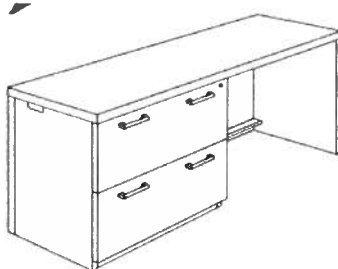

Furniture Specification Sheet

Midwestern State University
Furniture Spec Package

Tag:	D.07	Location:	Office #121
Product:	Lateral File Pedestal Credenza		
Manufacturer:	Vision (JSI)	Total Qty:	1

Manufacturer No.: QVL2484LLC Ergo Adjacent

Description: Lateral File Pedestal Credenza – Left 24" x 84"

- top edge profile on user side
- one back panel grommet and two end panel grommets with wire pass thru
- 36" width lateral file
- pedestal front locking

Finishes:

Image:

Worksurface Material: HPL
Worksurface, Chassis, Drawer Color: STU
Edge Profile: Eased
Pull Style/Color: Bar/PNK
Grommet Color: STS

Bar
Matte Black (MBK)
Polished Nickel (PNK)

Eased (R3)

left shown