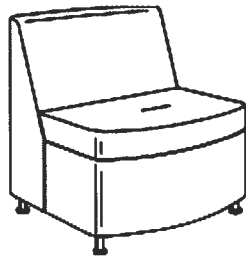

Furniture Specification Sheet

Midwestern State University Furniture Spec Package

Tag:	L.11	Location:	Study/Lounge #208
Product:	Inline Club Lounge Seating		
Manufacturer:	Moto (JSI)	Total Qty:	4

Manufacturer No.:

MTL301

Description:

Inline Club Chair
30" d x 30" w x 31 1/2" h
Seat: 20 1/2"

Finishes:

Fabrics:
Chair: Momentum Odyssey - Tinge
Seat: Pallas Mosaic/Hermalite
27.220.102
Metal Foot Standard – Arctic Silver
Adjustable Glide

Image: