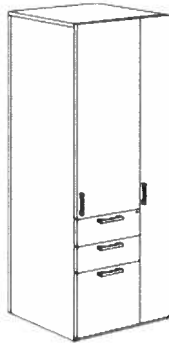

Furniture Specification Sheet

Midwestern State University
Furniture Spec Package

Tag:	ST.03	Location:	Office #121
Product:	Wardrobe File/Storage		
Manufacturer:	Vision (JSI)	Total Qty:	1

Manufacturer No.: QVL2430-84WL + Locking doors

Description: 24"d x 30"w x 84"h
Box/Box/File Storage Wardrobe - Left
Chrome hanging bar
3-Adjustable Shelves
Locking Doors
Box/Box/File Pedestal – front locking

Finishes: Laminate Color Chassis/Drawer/Door: Studio Teak (STU)
Pull Style/Color: Bar/PNK

Image:

right shown