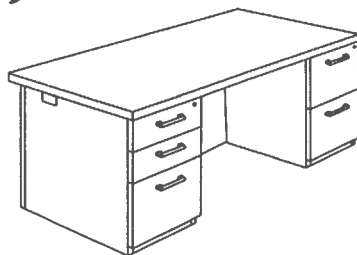

Furniture Specification Sheet

Midwestern State University
Furniture Spec Package

Tag:	D.11	Location:	Offices #220, 221, 222
Product:	Double Pedestal Desk		
Manufacturer:	Vision (JSI)	Total Qty:	6

Manufacturer No.:

QVL3060DDF

Description:

30" x 60"
Double Pedestal Desk w/Recessed Modesty
2-end panel grommets w/wire pass thru
letter width pedestals w/front locking

Bar
Matte Black (MBK)
Polished Nickel (PNK)

Finishes:

Worksurface Material: HPL
Worksurface, Chassis, Drawer Color: STU
Edge Profile: Eased
Pull Style/Color: Bar/PNK
Grommet Color: STS
Access: Center Drawer A.14

Eased (R3)

Image: