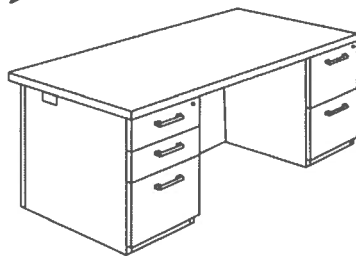

Furniture Specification Sheet

Midwestern State University
Furniture Spec Package

Tag:	D.10	Location:	Office #225
Product:	Double Pedestal Desk		
Manufacturer:	Vision (JSI)	Total Qty:	1

Manufacturer No.:

QVL3072DDF – HPL-STU-Eased Edge

Description:

30" d x 72" w
Double Pedestal Desk w/Recessed Modesty
2-end panel grommets w/wire pass thru
letter width pedestals w/front locking

Bar
Matte Black (MBK)
Polished Nickel (PNK)

Finishes:

Worksurface Material: HPL
Worksurface, Chassis, Drawer Color: STU
Edge Profile: Eased
Pull Style/Color: Bar/PNK
Grommet Color: STS
Access: Center Drawer A.14

Eased (R3)

Image: