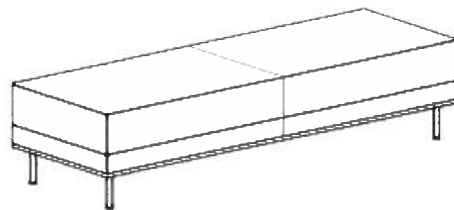

Furniture Specification Sheet

Midwestern State University
Furniture Spec Package

Tag:	O.02	Location:	Lobby #110
Product:	Straight Bench		
Manufacturer:	BeSpace (JSI)	Total Qty:	2

Manufacturer No.:

BS720

Description:

72" Upholstered Bench
Plywood Platform
24" x 72" x 16 1/2"
Linking hardware

Finishes:

Wood Species/Finish WA1, CLW
Metal Leg Color: STS

Image:

Fabric: Momentum, Solace,
Azul 09126995