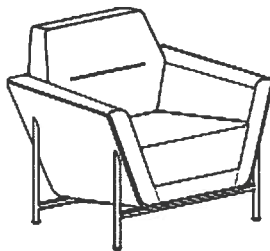

Furniture Specification Sheet

Midwestern State University Furniture Spec Package

Tag:	L.03	Location:	Lounge #217
Product:	Lounge Chair		
Manufacturer:	BeSpace (JSI)	Total Qty:	2

Manufacturer No.:

BS1-WA1-CLW-ST5

Description:

Single Lounge Chair
29 1/2" d x 33 1/4" w x 29 3/4" h
Bent ply shell

Finishes:

Wood Species: WA1
Finish: CLW
Metal Leg: Stardust Silver (STS)
Fabric: Ultrafabrics, LLC
Brisa/Original
Style: 533
Color: Birch 3019
On Seat and back

Image: