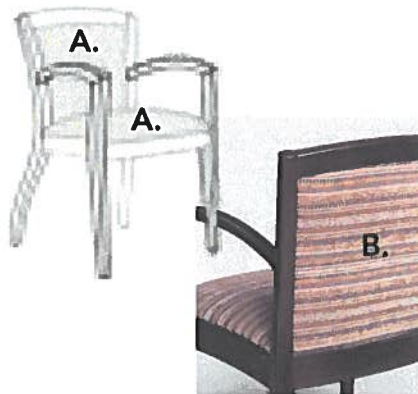

Furniture Specification Sheet

Midwestern State University
Furniture Spec Package

Tag:	C.04	Location:	Offices: #113, 114, 115, 117, 122, 123, 124, 127, 220, 221, 222, 218
Product:	Guest Chair		
Manufacturer:	Profile (JSI)	Total Qty:	23

Manufacturer No.: QPR6631O-B-CFL

Description: OpenArm Guest Chair
23.25"d x 23.25"w x 33.25"h
Seat 19 3/8"d x 18"w

Finishes: Wood Species Beech (B)
Wood finish Florence Walnut Coord
Fabric:
A. Seat/Back
Ultraleather/Promessa
Aquamarine 363-2695
B. Back side Pallas Trellis/Onyx
27.221.121
Rubber Cushion Nylon Glides

Image: