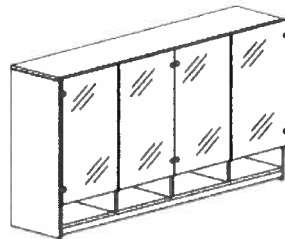

Furniture Specification Sheet

Midwestern State University
Furniture Spec Package

Tag:	ST.06	Location:	Offices #220, 221, 222
Product:	Double Height Wall Mount Overhead Cabinet		
Manufacturer:	Vision (JSI)	Total Qty:	6

Manufacturer No.:

VL1660WDGSOC

Description:

16" d x 60" w x 36" h Double Height Wall Mount Overhead Cabinet w/4 Glass Doors and Cubbies supported by wall cleat - hardware provided by installer

Finishes:

Laminate Color

Chassis: Studio Teak (STU)

Door Color: Glass/White Back Painted w/Alum Frame

Image: