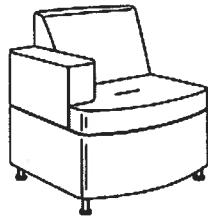

Furniture Specification Sheet

Midwestern State University
Furniture Spec Package

Tag:	L.10a	Location:	Study/Lounge #208
Product:	Lounge Chair w/Rectangle Tablet	Total Qty:	1
Manufacturer:	Moto (JSI)		

Manufacturer No.: MTL301UAR-Tablet Rectangle Right

Description: 30" d x 30" w x 31.5" h
Seat 20.5" d
Right Tablet Arm Rectangular 10" x 16"

Finishes:
Fabrics:
Chair: Momentum Solace, Pear
Seat: Stinson Cassidy Vinyl CAS27
Stainless
Metal Foot Standard – Arctic Silver
Adjustable Glide
Tablet Arm Rectangular 10" x 16"
material Laminate, finish Walnut
Heights WLH

Image:

Right