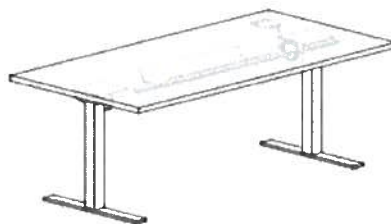

Furniture Specification Sheet

Midwestern State University
Furniture Spec Package

Tag:	D.01	Location:	Office #122
Product:	Electric Adjustable Height Desk		
Manufacturer:	Vision (JSI)	Total Qty:	2

Manufacturer No.: VL3072AHTD-EL – STU-STS

Description:

Electric Adjustable Height Table Desk
30" x 72" Adjustable

- 27 1/2" to 44 1/2" height adjustment
- top edge profile on user and approach sides
- push button control pad mounted right or left
- key pad features height display w/4 memory settings
- 71" power cord

Finishes:

Image:

Worksurface Material: HPL
Worksurface Color: STU
Edge Profile: Eased
Base: Stardust Silver STS