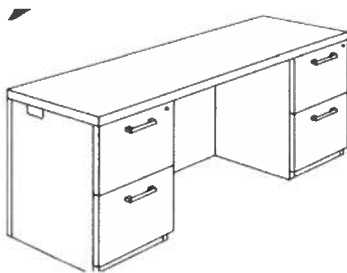

Furniture Specification Sheet

Midwestern State University
Furniture Spec Package

Tag:	D.09	Location:	Office #225
Product:	Kneespace Credenza		
Manufacturer:	Vision (JSI)	Total Qty:	1

Manufacturer No.:

QVL2472KC

Description:

24" x 72" Kneespace Credenza
letter width file pedestal
one back and two end panel grommets w/wire
pass thru
pedestal front locking
kneespace 40 5/8"

Bar
Matte Black (MBK)
Polished Nickel (PNK)

Finishes:

Worksurface Material: HPL
Worksurface, Chassis, Drawer Color: STU
Edge Profile: Eased
Pull Style/Color: Bar/PNK
Grommet Color: STS

Eased (R3)

Image: