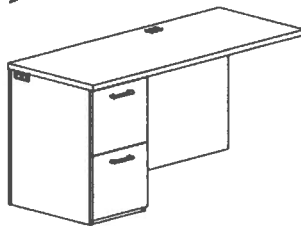

Furniture Specification Sheet

Midwestern State University Furniture Spec Package

Tag:	D.03	Location:	Offices #123, 124, 127, 117
Product:	File/File Return Left Desk		
Manufacturer:	Vision (JSI)	Total Qty:	4

Manufacturer No.:

QVL2442ELR

Description:

File/File Return Left
24" x 42"

- top edge profile on user side
- short grain direction
- one end and back panel grommet with wire pass thru
- one surface grommet
- letter width file pedestal
- pedestal front locking

Finishes:

Worksurface Material: HPL
Worksurface, Chassis, Drawer Color: STU
Edge Profile: Eased
Pull Style/Color: Bar/PNK
Grommet Color: STS

Image:

left shown