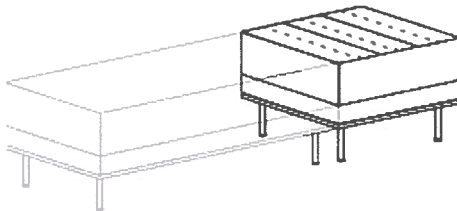

Furniture Specification Sheet

Midwestern State University
Furniture Spec Package

Tag:	L.16	Location:	Study/Lounge #208
Product:	Straight Bench		
Manufacturer:	BeSpace (JSI)	Total Qty:	1

Manufacturer No.:

BS240 STS

Description:

24" x 24" x 16"h
Plywood platform

Finishes:

Wood Species/Finish WA1, CLW
Metal Leg Color: STS
Fabric: Momentum, Marathon,
Rain

Image: