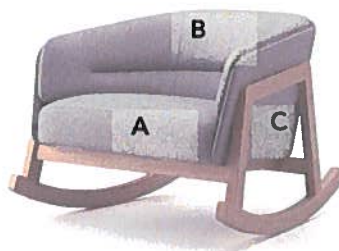

Furniture Specification Sheet

Midwestern State University Furniture Spec Package

Tag:	L.09	Location:	Lobby #133
Product:	Single Seat Rocker		
Manufacturer:	Indie (JSI)	Total Qty:	3

Manufacturer No.:

INS3536-29 M-CWH

Description:

34 1/2" d x 36" w x 29 1/4" h
Single Seat Lounge Rocker

Finishes:

Wood species: Standard Maple
Finish: Walnut Heights Coord
Fabric:
Seat: A – Stinson Outlander
Aquamarine 64215
Back/Side: B/C – Stinson Bali
Moonstone 62285

Image: