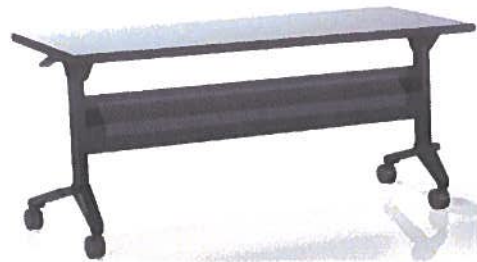

Furniture Specification Sheet

Midwestern State University
Furniture Spec Package

Tag:	T.11	Location:	Classrooms #138, 227, 229, 230, 226, 211
Product:	Desks		
Manufacturer:	Mayline	Total Qty:	102

Manufacturer No.:

LF1860T-FLK-S5 (Kwik Ship Option #1)

Description:

- Classroom Desks
- Rectangle 18" x 60" x 29"h
- Steel Modesty panel included
- Standard integrated wheels in each for mobility
- Dual-sided levers for quick-flip
- Integrated Modesty Panel w/built-in cable Trough
- 4-locking casters
- T-Mold (T) Edge

Finishes:

Image:

T-Mold edge: Blk
Thermally fused Surface: Folkstone
Base: Black