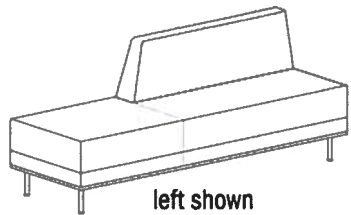

Furniture Specification Sheet

Midwestern State University
Furniture Spec Package

Tag:	L.15b	Location:	Study/Lounge #208
Product:	Partial Back Bench		
Manufacturer:	BeSpace (JSI)	Total Qty:	1

Manufacturer No.:

BS721L STS

Description:

72" Partial Back Bench – Left
Plywood Platform
24" d x 72" w x 28 1/2" h

Finishes:

Wood Species/Finish WA1, CLW
Metal Leg Color: STS
Fabric: Momentum, Marathon,
Rain

Image: