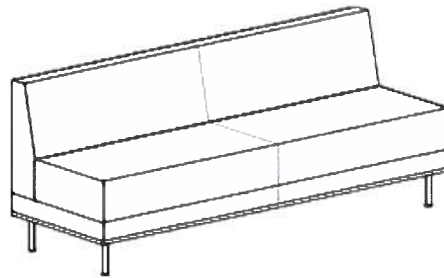

Furniture Specification Sheet

Midwestern State University
Furniture Spec Package

Tag:	L.17	Location:	Study/Lounge #208
Product:	Straight Bench w/Back		
Manufacturer:	BeSpace (JSI)	Total Qty:	2

Manufacturer No.:

BS722 STS

Description:

72" w x 24" d x 28 ½" h
Straight Bench w/Back
Plywood platform

Finishes:

Wood Species/Finish WA1, CLW
Metal Leg Color: STS
Fabric: Momentum, Marathon,
Rain

Image: