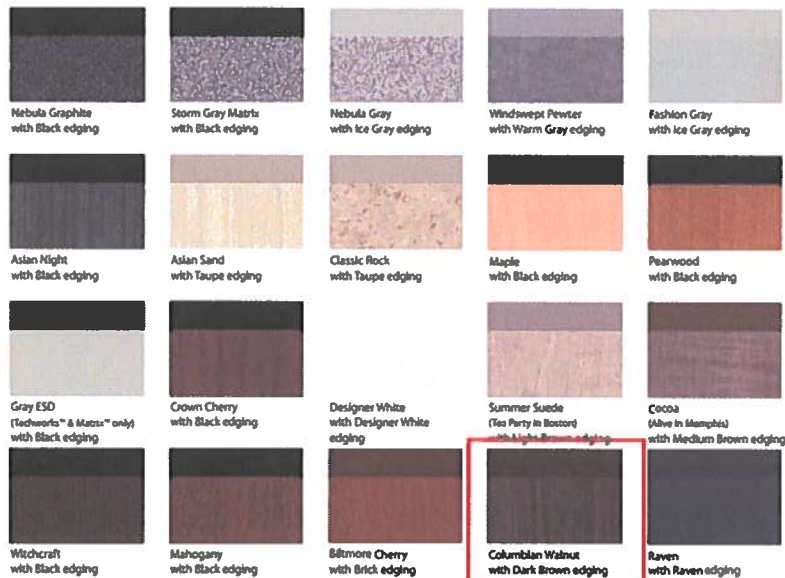

### Mayline High Pressure Laminates

**Colors are Approximations Only!**  
Color chips available upon request.

Over 900 additional Wilsonart®, Nevamar®, Plonite® and Formica® standard HPLs available.  
Upcharges, minimum order quantities, and extended lead times may apply.