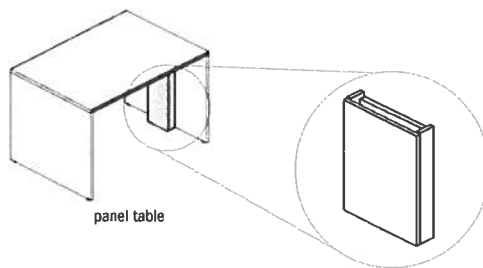

Furniture Specification Sheet

Midwestern State University
Furniture Spec Package

Tag:	A.09	Location:	Study/Lounge #208
Product:	Vertical Wire Mgt.		
Manufacturer:	Reef (JSI)	Total Qty:	2

Manufacturer No.:

RET1026WMA

Description:

Vertical Wire Mgt. for T-14
10" w x 26.5" h
Attach to inside panel and under
surface to run wires to center port

Finishes:

White Laminate

Image: