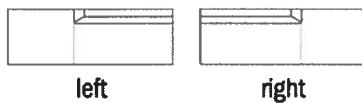

Furniture Specification Sheet

Midwestern State University
Furniture Spec Package

Tag:	L.15a	Location:	Study/Lounge #208
Product:	Partial Back Bench		
Manufacturer:	BeSpace (JSI)	Total Qty:	1

Manufacturer No.:

BS721R STS

Description:

72" Partial Back Bench – Right
Plywood Platform
24" d x 72" w x 28 ½" h

Finishes:

Wood Species/Finish WA1, CLW
Metal Leg Color: STS
Fabric: Momentum, Marathon,
Rain

Image:

left

right