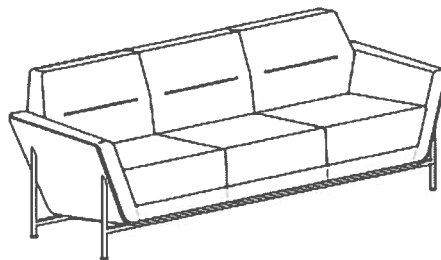

Furniture Specification Sheet

Midwestern State University
Furniture Spec Package

Tag:	L.02	Location:	Lounge #217
Product:	Lounge Sofa		
Manufacturer:	BeSpace (JSI)	Total Qty:	1

Manufacturer No.:

BS3 – WA1-CLW-ST5

Description:

82.25" Sofa –3 seat lounge
bent ply shell

Finishes:

Wood Species: WA1
Finish: CLW
Metal Leg: Stardust Silver (STS)
Fabric: Momentum, Propensity II, Slate
On Seat and back

Image: