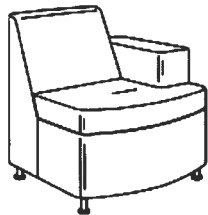

Furniture Specification Sheet

**Midwestern State University
Furniture Spec Package**

Tag:	L.10b	Location:	Study/Lounge #208
Product:	Lounge Chair w/Rectangle Tablet		
Manufacturer:	Moto (JSI)	Total Qty:	1

Manufacturer No.:

MTL301UAL-Tablet Rectangle
Left

Description:

30" d x 30" w x 31.5" h
Seat 20.5" d
Left Tablet Arm Rectangular
10" x 16"

Finishes:

Fabrics:
Chair: Momentum Solace, Pear
Seat: Stinson Cassidy Vinyl CAS27
Stainless
Metal Foot Standard – Arctic Silver
Adjustable Glide
Tablet Arm Rectangular 10" x 16"
material Laminate, finish Walnut
Heights WLH

Image:

Left