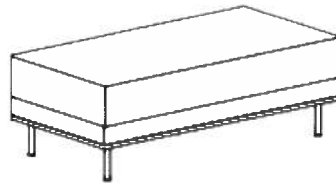

Furniture Specification Sheet

Midwestern State University Furniture Spec Package

Tag:	O.03	Location:	Lobby #110
Product:	Straight Bench		
Manufacturer:	BeSpace (JSI)	Total Qty:	1

Manufacturer No.:

BS480

Description:

48" Upholstered Bench
Plywood Platform
24" x 48" x 16 1/2"
Linking hardware

Finishes:

Wood Species/Finish WA1, CLW
Metal Leg Color: STS
Fabric: Momentum, Solace,
Maui 091127127

Image: