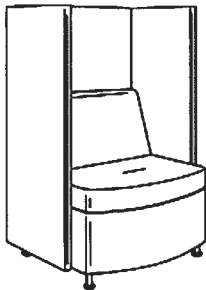

Furniture Specification Sheet

Midwestern State University Furniture Spec Package

Tag:	L.13	Location:	Study/Lounge #208
Product:	Inline Club Chair w/Privacy Surround Lounge Seating	Total Qty:	2
Manufacturer:	Moto (JSI)		

Manufacturer No.:

MTL305

Description:

Inline Club Chair w/Privacy
Surround Lounge Seating
31.75"d x 33.5"w x 50"h
Seat: 20.5"d

Finishes:

Fabrics:
Chair: Stinson Core CRE20
Horizon Blue
Seat Cushion: Stinson Core CRE20
Horizon Blue
Privacy Screen: Stinson Outlander-
64214-Fog

Metal Foot Standard – Arctic Silver
Adjustable Glide

Image: