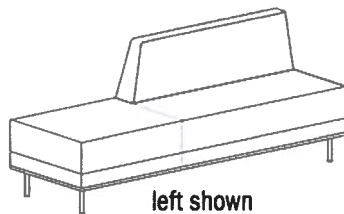

Furniture Specification Sheet

Midwestern State University
Furniture Spec Package

Tag:	L.15a	Location:	Study/Lounge #208
Product:	Partial Back Bench		
Manufacturer:	BeSpace (JSI)	Total Qty:	1

Manufacturer No.:

BS721R STS

Description:

72" Partial Back Bench – Right
Plywood Platform
24" d x 72" w x 28 ½" h

Finishes:

Wood Species/Finish WA1, CLW
Metal Leg Color: STS
Fabric: Momentum, Marathon,
Rain

Image:

left

right