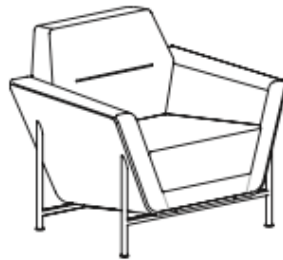

Furniture Specification Sheet

Midwestern State University
Furniture Spec Package

Tag:	L.03	Location:	Lounge #217
Product:	Lounge Chair		
Manufacturer:	BeSpace (JSI)	Total Qty:	2

Manufacturer No.:

BS1-WA1-CLW-STS

Description:

Single Lounge Chair
29 1/2" d x 33 1/4" w x 29 3/4" h
Bent ply shell

Finishes:

Wood Species: WA1
Finish: CLW
Metal Leg: Stardust Silver (STS)
Fabric: Ultrafabrics, LLC
Brisa/Original
Style: 533
Color: Birch 3019
On Seat and back

Image: