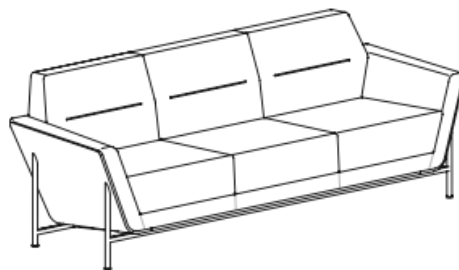

# Furniture Specification Sheet

Midwestern State University  
Furniture Spec Package

<b>Tag:</b>	<b>L.02</b>	<b>Location:</b>	Lounge #217
<b>Product:</b>	Lounge Sofa		
<b>Manufacturer:</b>	BeSpace (JSI)	<b>Total Qty:</b>	1

**Manufacturer No.:**

BS3 – WA1-CLW-STS

**Description:**

82.25" Sofa –3 seat lounge  
bent ply shell

**Finishes:**

Wood Species: WA1  
Finish: CLW  
Metal Leg: Stardust Silver (STS)  
Fabric: Momentum, Propensity II, Slate  
On Seat and back

**Image:**