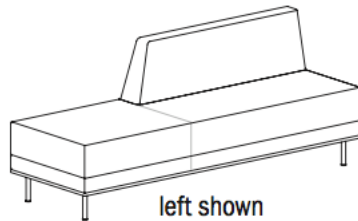

Furniture Specification Sheet

Midwestern State University
Furniture Spec Package

Tag:	L.15b	Location:	Study/Lounge #208
Product:	Partial Back Bench		
Manufacturer:	BeSpace (JSI)	Total Qty:	1

Manufacturer No.:

BS721L STS

Description:

72" Partial Back Bench – Left
Plywood Platform
24" d x 72" w x 28 1/2" h

Finishes:

Wood Species/Finish WA1, CLW
Metal Leg Color: STS
Fabric: Momentum, Marathon,
Rain

Image:

left

right