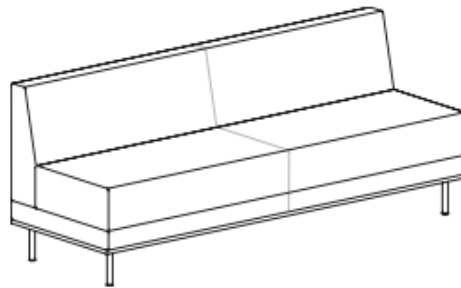

Furniture Specification Sheet

Midwestern State University
Furniture Spec Package

Tag:	L.17	Location:	Study/Lounge #208
Product:	Straight Bench w/Back		
Manufacturer:	BeSpace (JSI)	Total Qty:	2

Manufacturer No.:

BS722 STS

Description:

72" w x 24" d x 28 ½" h
Straight Bench w/Back
Plywood platform

Finishes:

Wood Species/Finish WA1, CLW
Metal Leg Color: STS
Fabric: Momentum, Marathon,
Rain

Image: