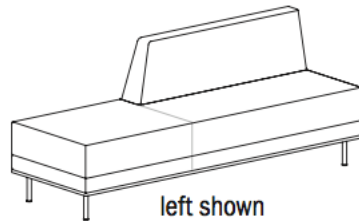

**Manufacturer No.:**

BS721R STS

**Description:**

72" Partial Back Bench – Right  
Plywood Platform  
24" d x 72" w x 28 1/2" h

**Finishes:**

Wood Species/Finish WA1, CLW  
Metal Leg Color: STS  
Fabric: Momentum, Marathon,  
Rain

**Image:**

left shown

left

right