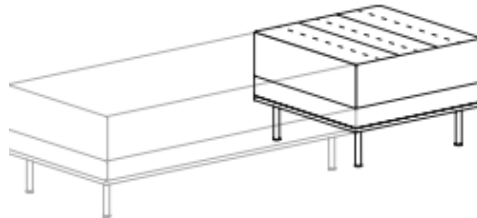

Furniture Specification Sheet

Midwestern State University
Furniture Spec Package

Tag:	L.16	Location:	Study/Lounge #208
Product:	Straight Bench		
Manufacturer:	BeSpace (JSI)	Total Qty:	1

Manufacturer No.:

BS240 STS

Description:

24" x 24" x 16"h
Plywood platform

Finishes:

Wood Species/Finish WA1, CLW
Metal Leg Color: STS
Fabric: Momentum, Marathon,
Rain

Image: