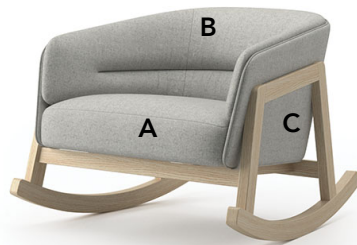

Furniture Specification Sheet

Midwestern State University
Furniture Spec Package

Tag:	L.08	Location:	Lobby #133
Product:	2-Seat Lounge Sofa		
Manufacturer:	Indie (JSI)	Total Qty:	2

Manufacturer No.:

INS3262-29 M-CWH

Description:

2 seat Sofa – 62" w x 31 ½" d x 29 ¼" h

Finishes:

Wood species: Standard Maple
Finish: Walnut Heights Coord
Fabric: Momentum Fuse
Azurean 09123299

Image:

Furniture Specification Sheet

Midwestern State University
Furniture Spec Package

Tag:	L.09	Location:	Lobby #133
Product:	Single Seat Rocker		
Manufacturer:	Indie (JSI)	Total Qty:	3

Manufacturer No.:

INS3536-29 M-CWH

Description:

34 1/2"d x 36"w x 29 1/4"h
Single Seat Lounge Rocker

Finishes:

Wood species: Standard Maple
Finish: Walnut Heights Coord
Fabric:
Seat: A –Stinson Outlander
Aquamarine 64215
Back/Side: B/C – Stinson Bali
Moonstone 62285

Image:

Furniture Specification Sheet

Midwestern State University
Furniture Spec Package