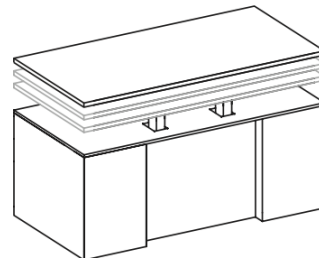

Furniture Specification Sheet

Midwestern State University
Furniture Spec Package

Tag:	D.08	Location:	Office #121
Product:	Bow Front Single Pedestal Desk w/break front Modesty	Total Qty:	1
Manufacturer:	Vision (JSI)		

Manufacturer No.:

VL3672RBD W/ERGO

Description:

Bow Front Single Pedestal Desk
w/break front Modesty – Right
36" x 72"
top edge profile on user and approach
sides
two end panel grommets with wire
pass thru
letter width pedestals
pedestal front locking
6" overhang on approach side

Bar
Matte Black (MBK)
Polished Nickel (PNK)

Eased (R3)

Finishes:

Worksurface Material: HPL
Worksurface, Chassis, Drawer Color:
STU
Edge Profile: Eased
Pull Style/Color: Bar/PNK
Grommet Color: STS
Access: Center Drawer A.14

Image:

left shown