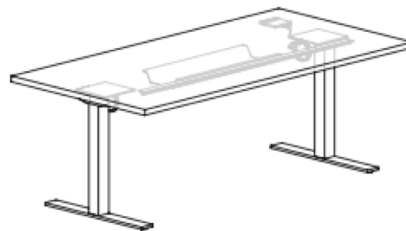

Furniture Specification Sheet

Midwestern State University
Furniture Spec Package

Tag:	D.01	Location:	Office #122
Product:	Electric Adjustable Height Desk		
Manufacturer:	Vision (JSI)	Total Qty:	2

Manufacturer No.:

VL3072AHTD-EL – STU-ST5

Description:

Electric Adjustable Height Table Desk
30" x 72" Adjustable

- 27 ½" to 44 ½" height adjustment
- top edge profile on user and approach sides
- push button control pad mounted right or left
- key pad features height display w/4 memory settings
- 71" power cord

Finishes:

Image:

Worksurface Material: HPL
Worksurface Color: STU
Edge Profile: Eased
Base: Stardust Silver ST5