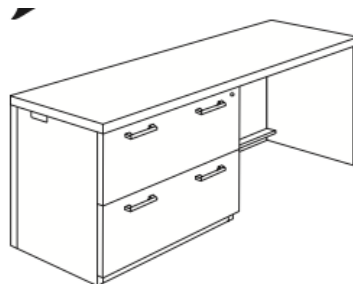

Furniture Specification Sheet

Midwestern State University
Furniture Spec Package

Tag:	D.07	Location:	Office #121
Product:	Lateral File Pedestal Credenza		
Manufacturer:	Vision (JSI)	Total Qty:	1

Manufacturer No.: QVL2484LLC Ergo Adjacent

Description: Lateral File Pedestal Credenza – Left
24" x 84"

- top edge profile on user side
- one back panel grommet and two end panel grommets with wire pass thru
- 36" width lateral file
- pedestal front locking

Finishes:

Image:

Worksurface Material: HPL
Worksurface, Chassis, Drawer Color: STU
Edge Profile: Eased
Pull Style/Color: Bar/PNK
Grommet Color: STS

Bar
Matte Black (MBK)
Polished Nickel (PNK)

Eased (R3)

left shown