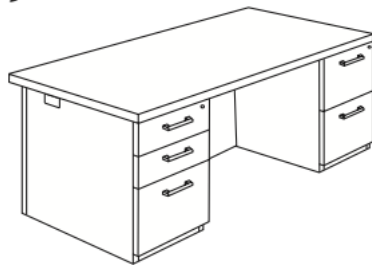

Furniture Specification Sheet

Midwestern State University
Furniture Spec Package

Tag:	D.10	Location:	Office #225
Product:	Double Pedestal Desk		
Manufacturer:	Vision (JSI)	Total Qty:	1

Manufacturer No.: QVL3072DDF – HPL-STU-Eased Edge

Description: 30" d x 72" w
Double Pedestal Desk w/Recessed Modesty
2-end panel grommets w/wire pass thru
letter width pedestals w/front locking

Finishes: Worksurface Material: HPL
Worksurface, Chassis, Drawer Color: STU
Image: Edge Profile: Eased
Pull Style/Color: Bar/PNK
Grommet Color: STS
Access: Center Drawer A.14

Bar
Matte Black (MBK)
Polished Nickel (PNK)

Eased (R3)