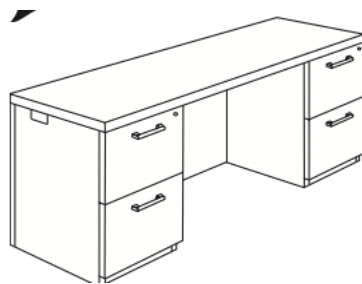

Furniture Specification Sheet

Midwestern State University
Furniture Spec Package

Tag:	D.09	Location:	Office #225
Product:	Kneespace Credenza		
Manufacturer:	Vision (JSI)	Total Qty:	1

Manufacturer No.:

QVL2472KC

Description:

24" x 72" Kneespace Credenza
letter width file pedestal
one back and two end panel grommets w/wire
pass thru
pedestal front locking
kneespace 40 5/8"

Bar
Matte Black (MBK)
Polished Nickel (PNK)

Finishes:

Worksurface Material: HPL
Worksurface, Chassis, Drawer Color: STU
Edge Profile: Eased
Pull Style/Color: Bar/PNK
Grommet Color: STS

Eased (R3)

Image: