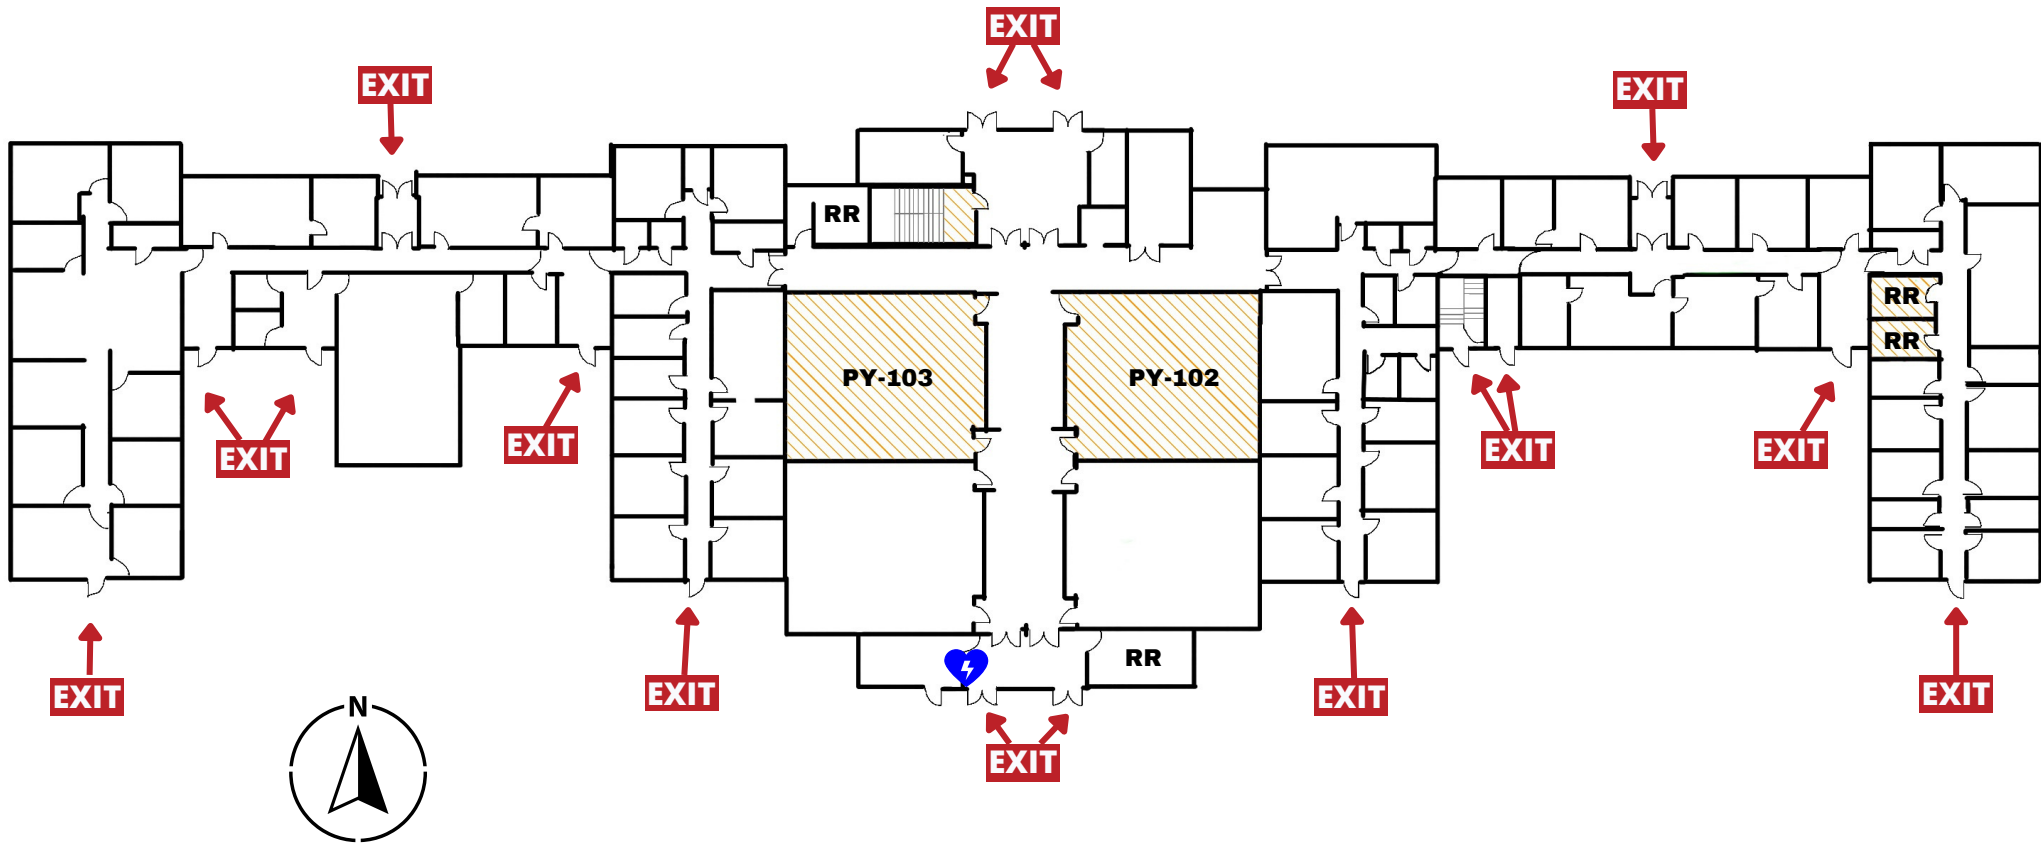

EMERGENCY MAP

Midwestern State University

Prothro-Yeager

LEGEND

-  Severe Weather Refuge Area
-  Building Exit
-  AED Device & Stop the Bleed Kit
-  Restrooms

Building 9-1-1 Address

2450 Nocona Tr, Wichita Falls, Texas