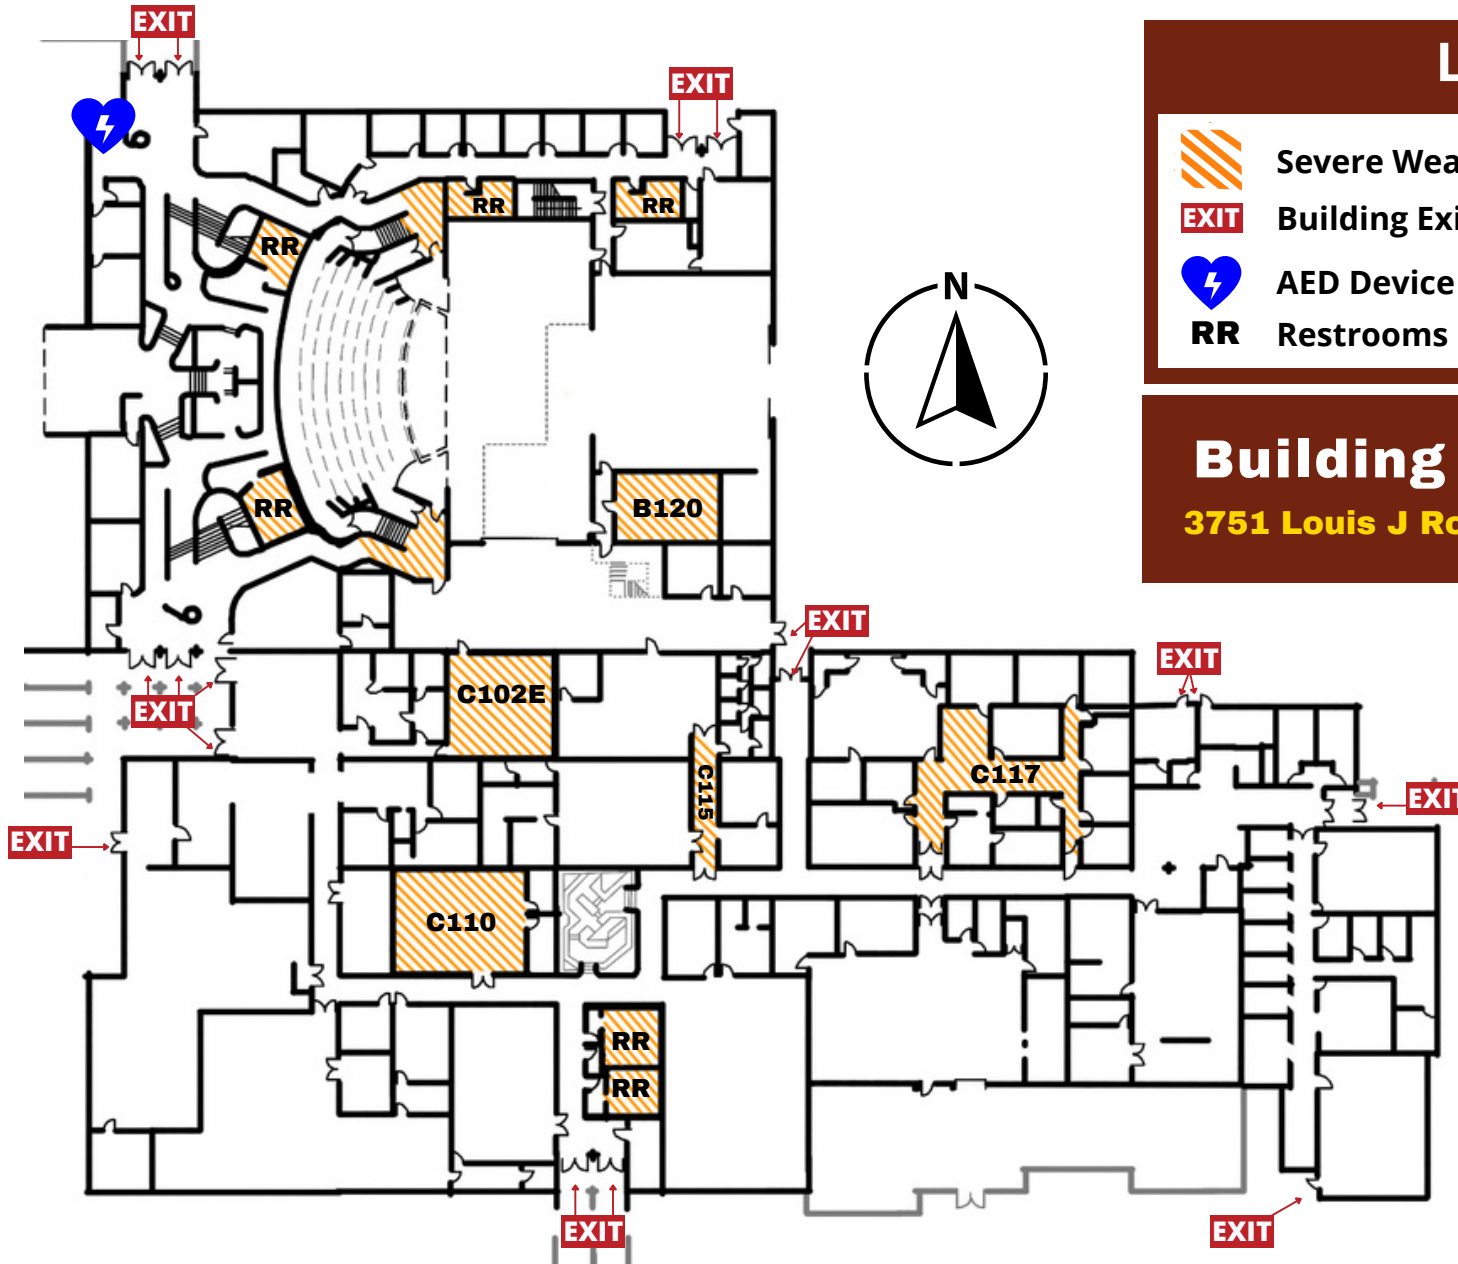

EMERGENCY MAP

Midwestern State University
Fain Fine Arts Center

Louis J. Rodriguez Dr.

LEGEND

-  Severe Weather Refuge Area
-  Building Exit
-  AED Device & Stop the Bleed Kit
-  Restrooms

Building 9-1-1 Address
3751 Louis J Rodriguez, Wichita Falls, TX

Nocona Trail