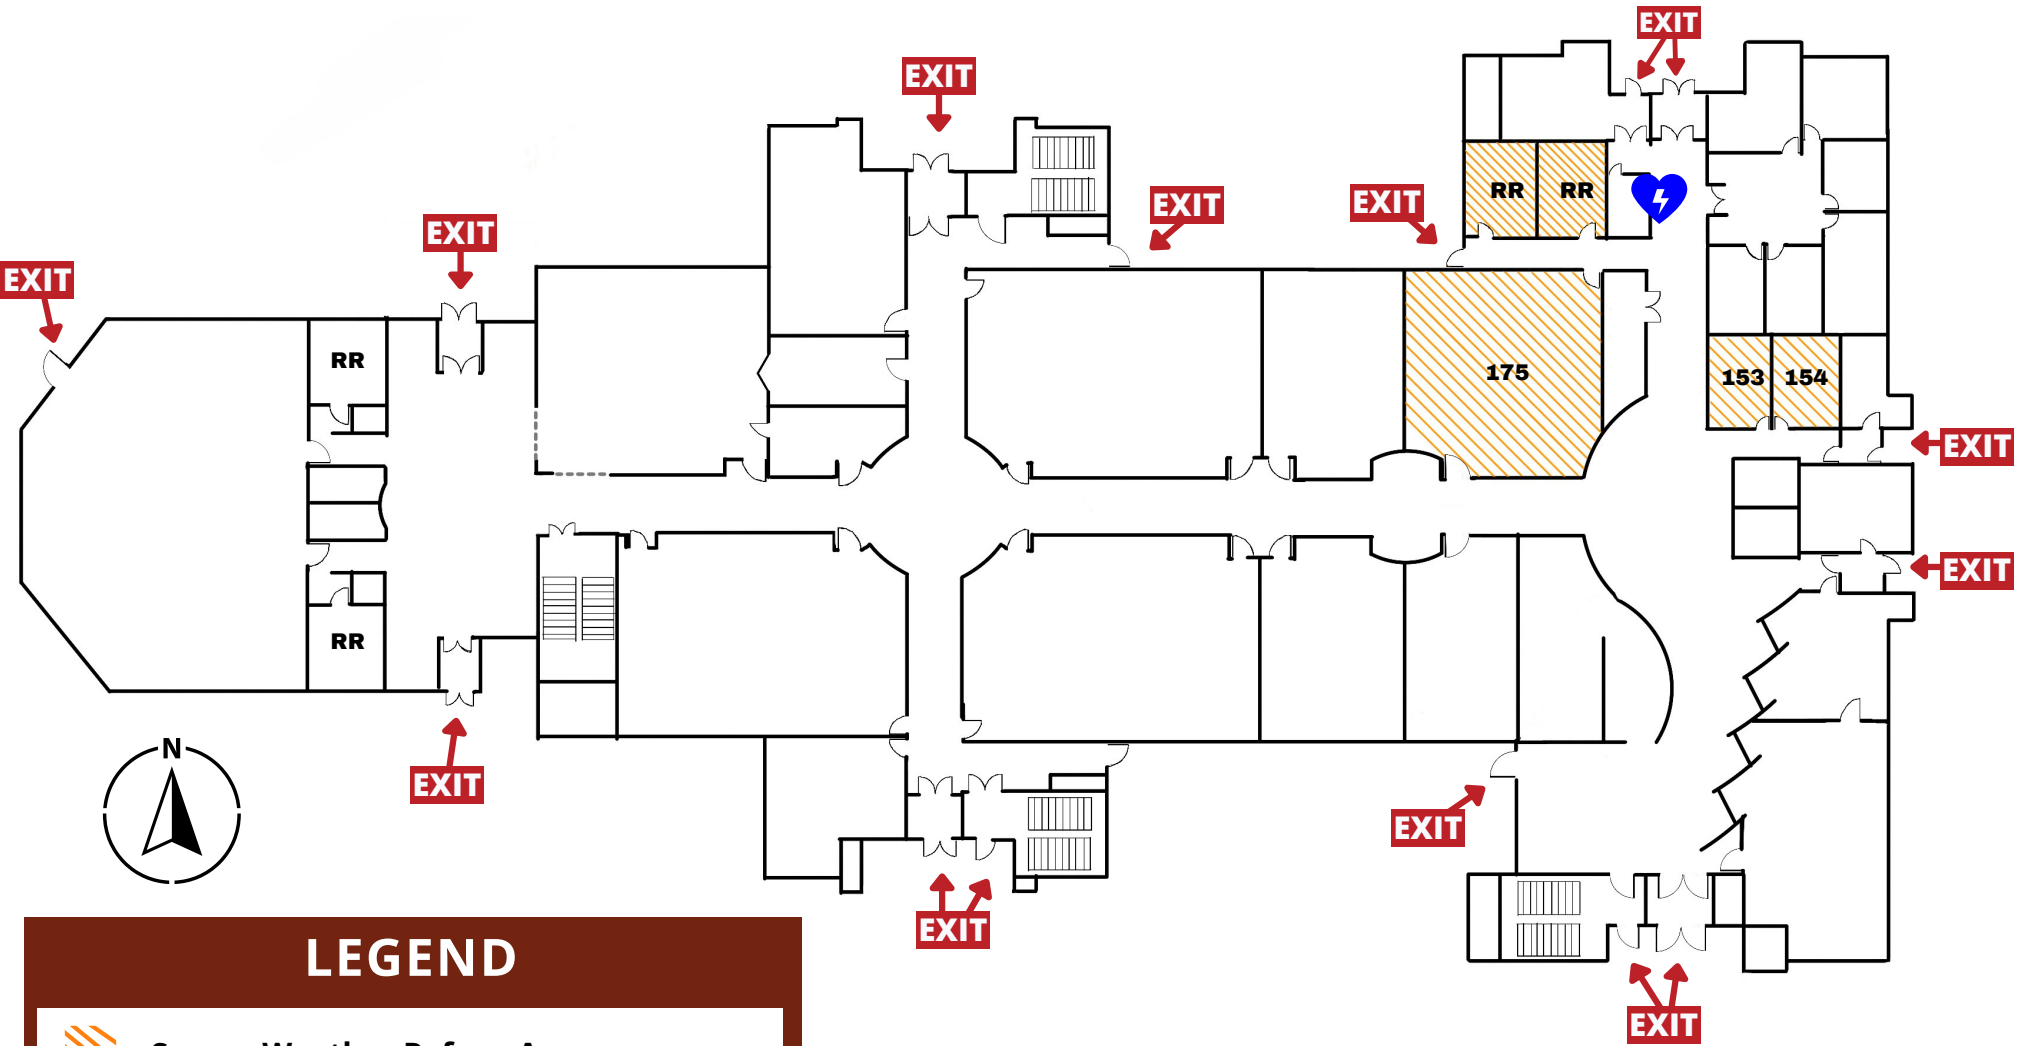

## LEGEND

-  Severe Weather Refuge Area
-  Building Exit
-  AED Device & Stop the Bleed Kit
-  Restrooms

**Building 9-1-1 Address**

**2455 Hampstead Ln, Wichita Falls, TX**

**MSU**  **Ready**  
PREPARE. PLAN. STAY INFORMED.