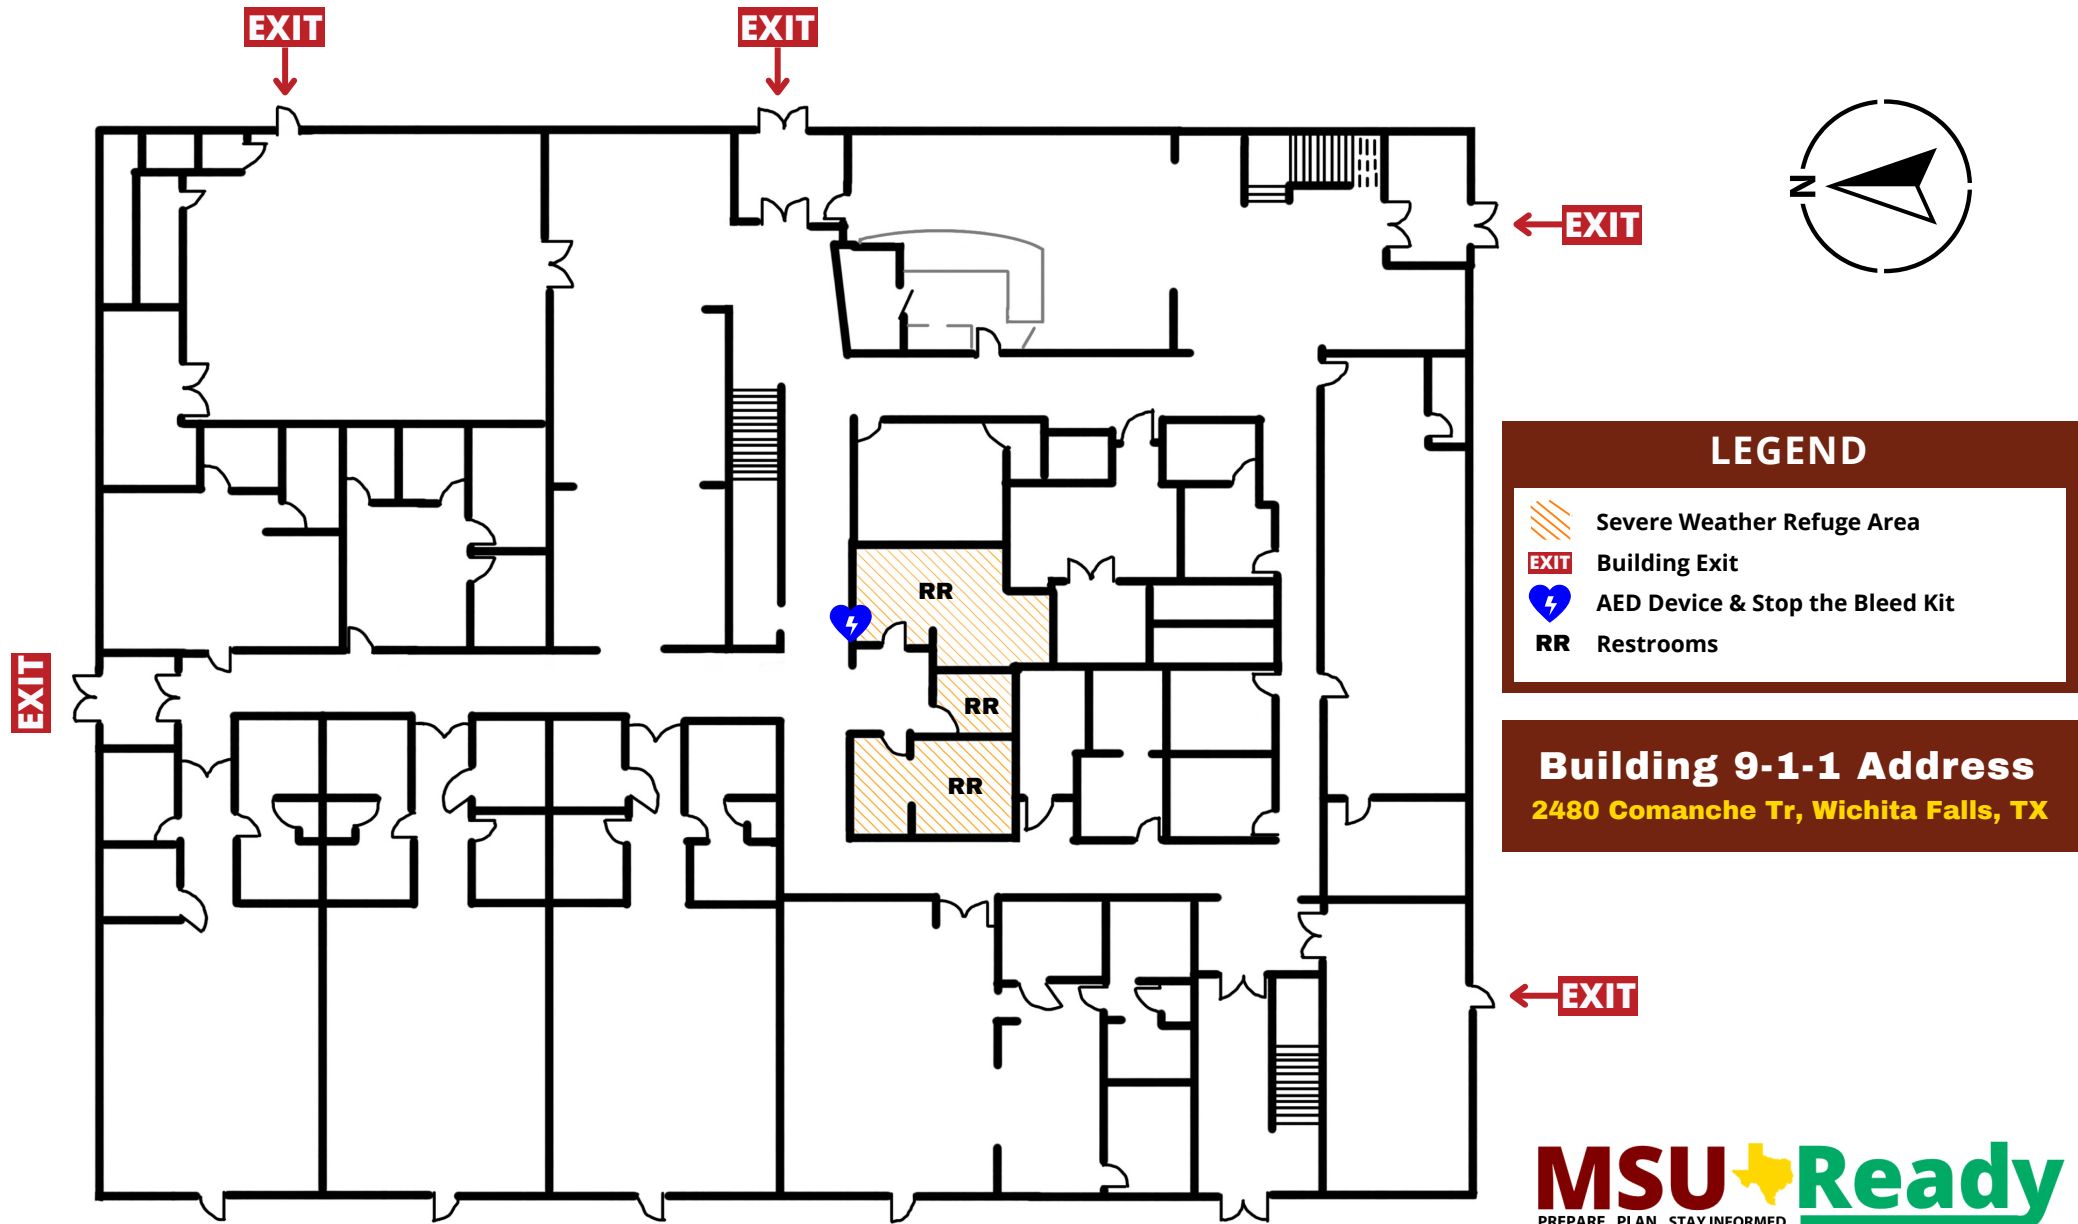

EMERGENCY MAP

Midwestern State University

Bridwell Activities Center &
Cannedy Greek Commons

LEGEND

-  Severe Weather Refuge Area
-  Building Exit
-  AED Device & Stop the Bleed Kit
-  Restrooms

Building 9-1-1 Address
2480 Comanche Tr, Wichita Falls, TX