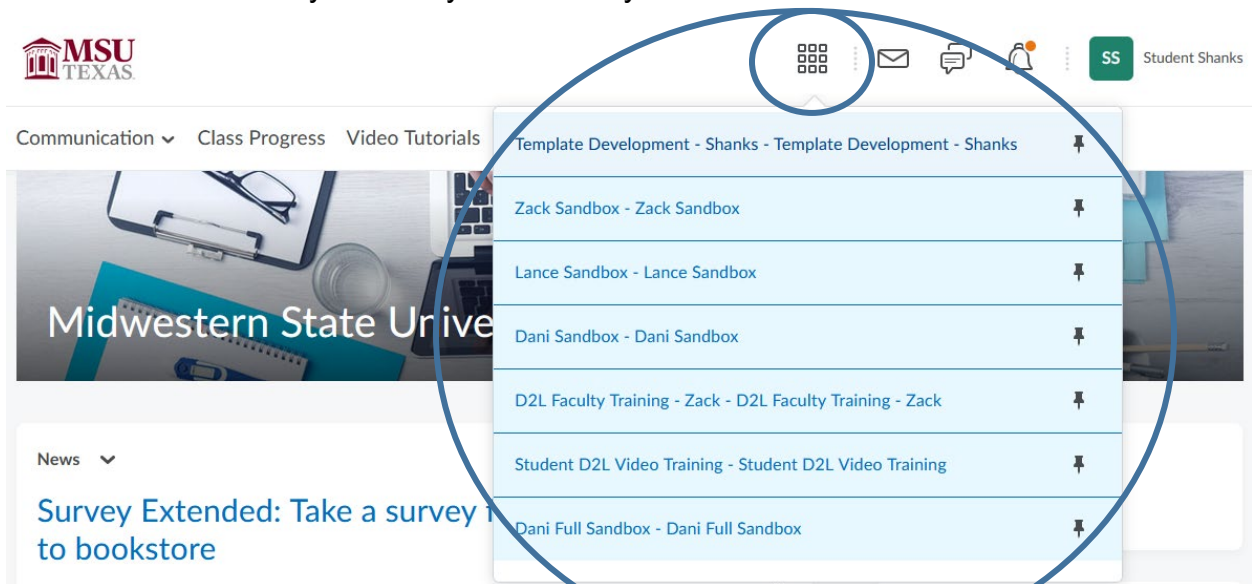

Locate Courses

1. To locate your courses, start from the D2L homepage. From here you will click the **Course Selector** icon near the top right of the page.

2. This will show you all of your currently enrolled courses.

****If the semester has not started yet, you will not see your courses until the first day of classes.****

3. You can also find your courses if you scroll all the way to the bottom of the D2L homepage. You will see the **My Course widget**. Your courses will be listed there too.