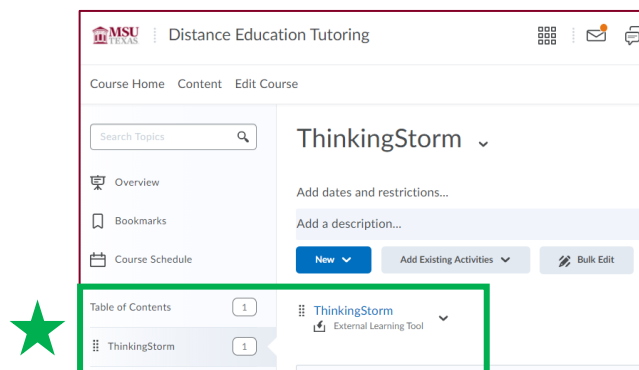

### Access as Easy as 1-2-3

- 1) Log in to the MSU D2L site and open the Distance Education Tutoring course
- 2) Click on the ThinkingStorm link in the Table of Contents

- 3) Use the ThinkingStorm menu to connect to online tutoring