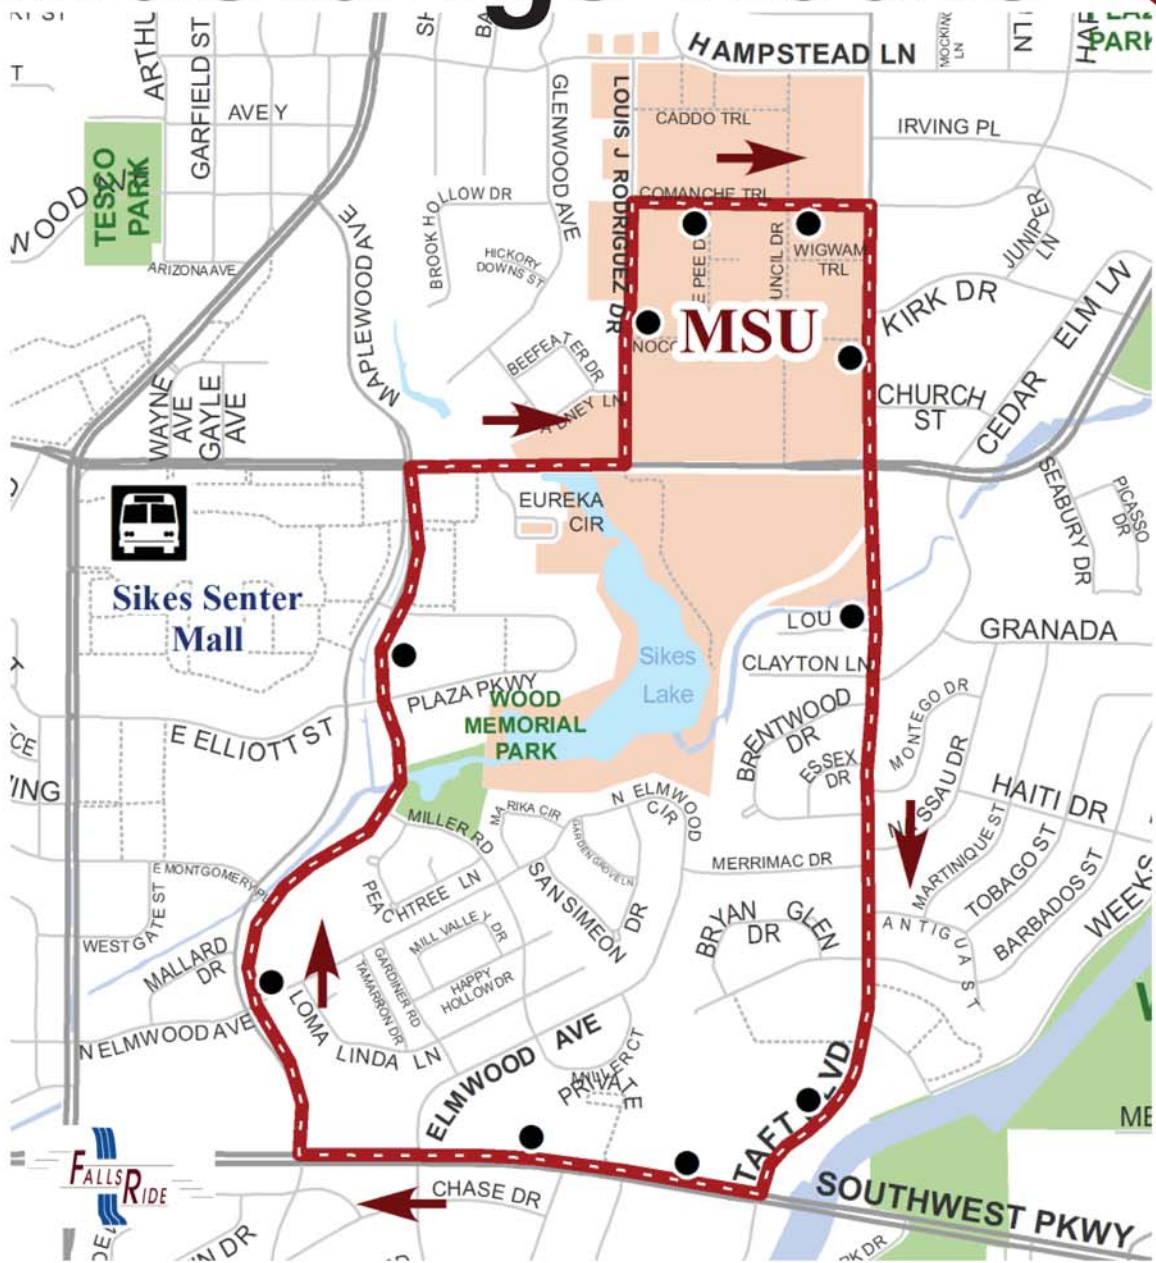

Welcome Week

The Office of Student Development and Orientation will be hosting welcome week for all students this week.

Events scheduled include:

- “Dude, Where’s My Class?” Information Station
- Customized Street Signs
- New Student Convocation & Block Party
- Spirit Days Reunion: Ice Cream Social
- Custom Dog Tags
- The Big Time Event! (Community Expo)
- The Norman Magic Show
- Multicultural Showcase
- *The Fast Five*: Movie Screening
- Texas Rangers Baseball Game

Mustangs Route

In a new partnership with MSU, the City of Wichita Falls is providing a dedicated bus route, the Mustangs Route, to provide transportation to students living in quarters near the campus. As part of this partnership, all MSU students, faculty, and staff may access the entire public transit system free of charge by presenting a valid MSU ID. The public transit route schedule may be viewed at the following link: <http://www.wichitafallstx.gov/index.aspx?NID=696>. In addition to the Mustangs Route, the Southeast Route that connects to the mall and the transfer station will continue to stop on the MSU campus.

Introducing the Mustangs Route

Available M-F from 7:15 a.m. until 9 p.m.!

Mustangs Route provides access along the Taft/Maplewood corridor to provide transportation to students living in quarters near campus.

The existing Southeast Route connecting MSU to Sikes Senter Mall and the Wichita Falls Transfer Station will remain.

**All city bus routes are FREE
for faculty, staff, and students with valid MSU ID.**